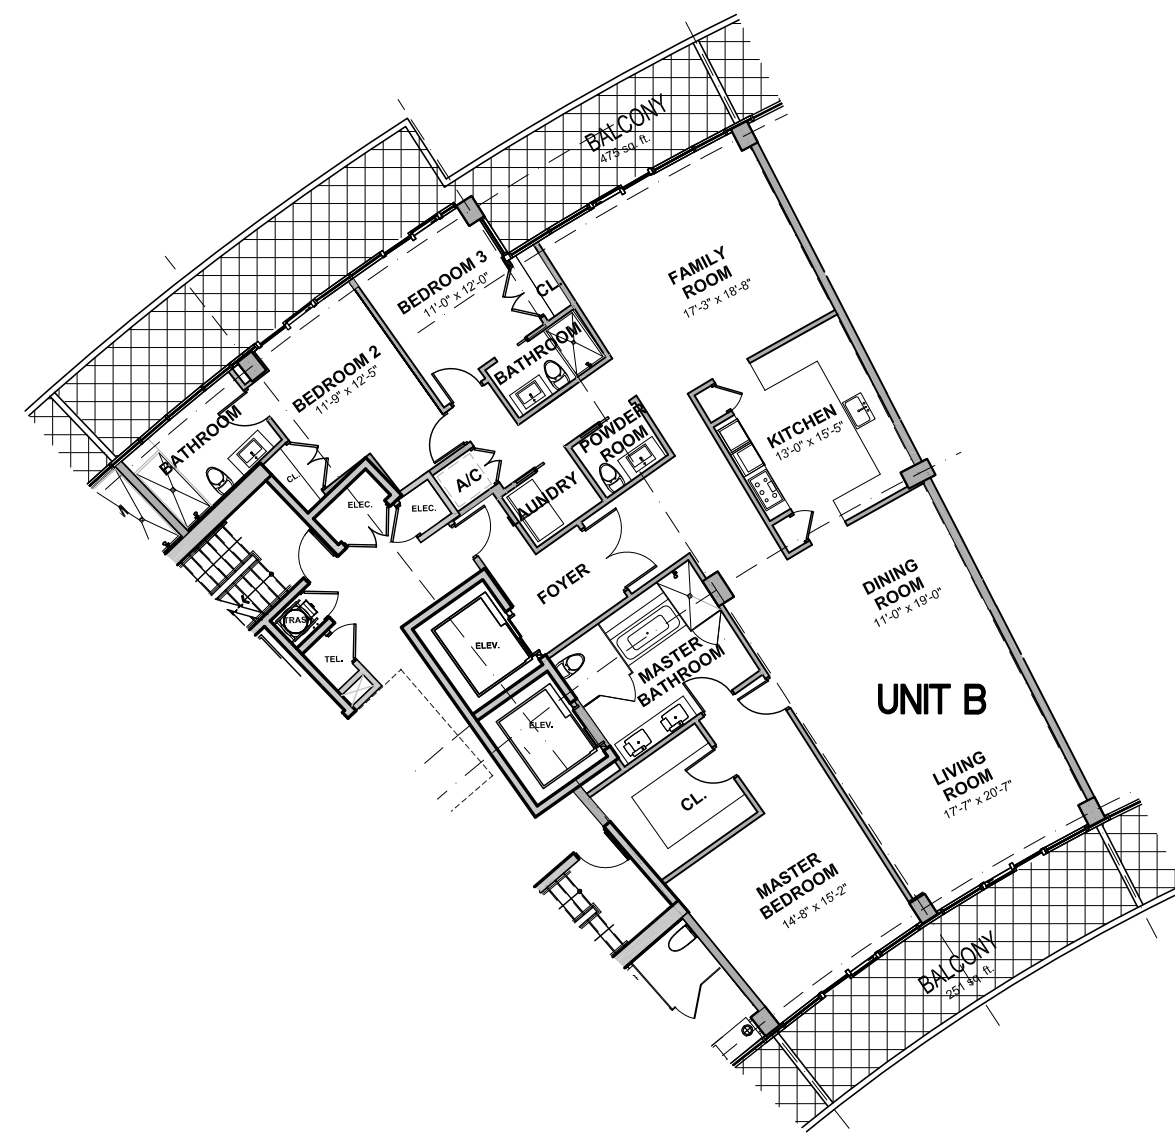

NICHOL
BROSCH
WOLF
& ASSOCIATES, INC.
Architecture & Planning

FAIRWINDS
Ft. Lauderdale, Florida

NOV. 12, 2014
NOV. 19, 2014
DEC. 15, 2014

13006

NORTH TOWER
UNIT PLAN - UNIT B_ FLOOR 4 - 9
SCALE: 1/16" = 1'-0"