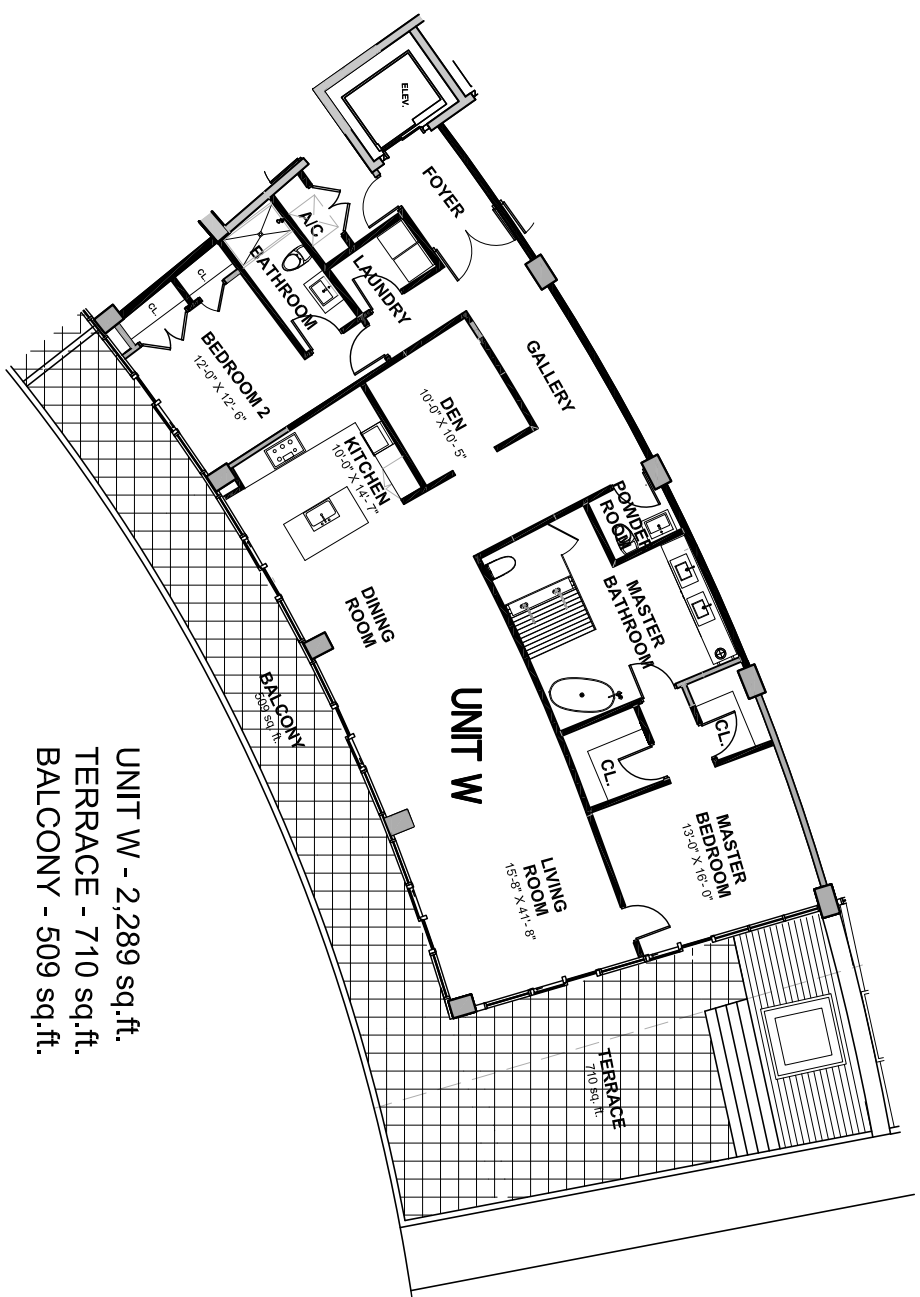

FAIRWINDS
 Ft. Lauderdale, Florida

NOV. 12, 2014
NOV. 19, 2014
DEC. 15, 2014
DEC. 16, 2014
JAN. 6, 2015

13006

NORTH TOWER
 UNIT PLAN - UNIT W_FLOOR 11
 SCALE: 1/16" = 1'-0"

UNIT W - 2,289 sq.ft.
 TERRACE - 710 sq.ft.
 BALCONY - 509 sq.ft.

GRAPHIC SCALE: