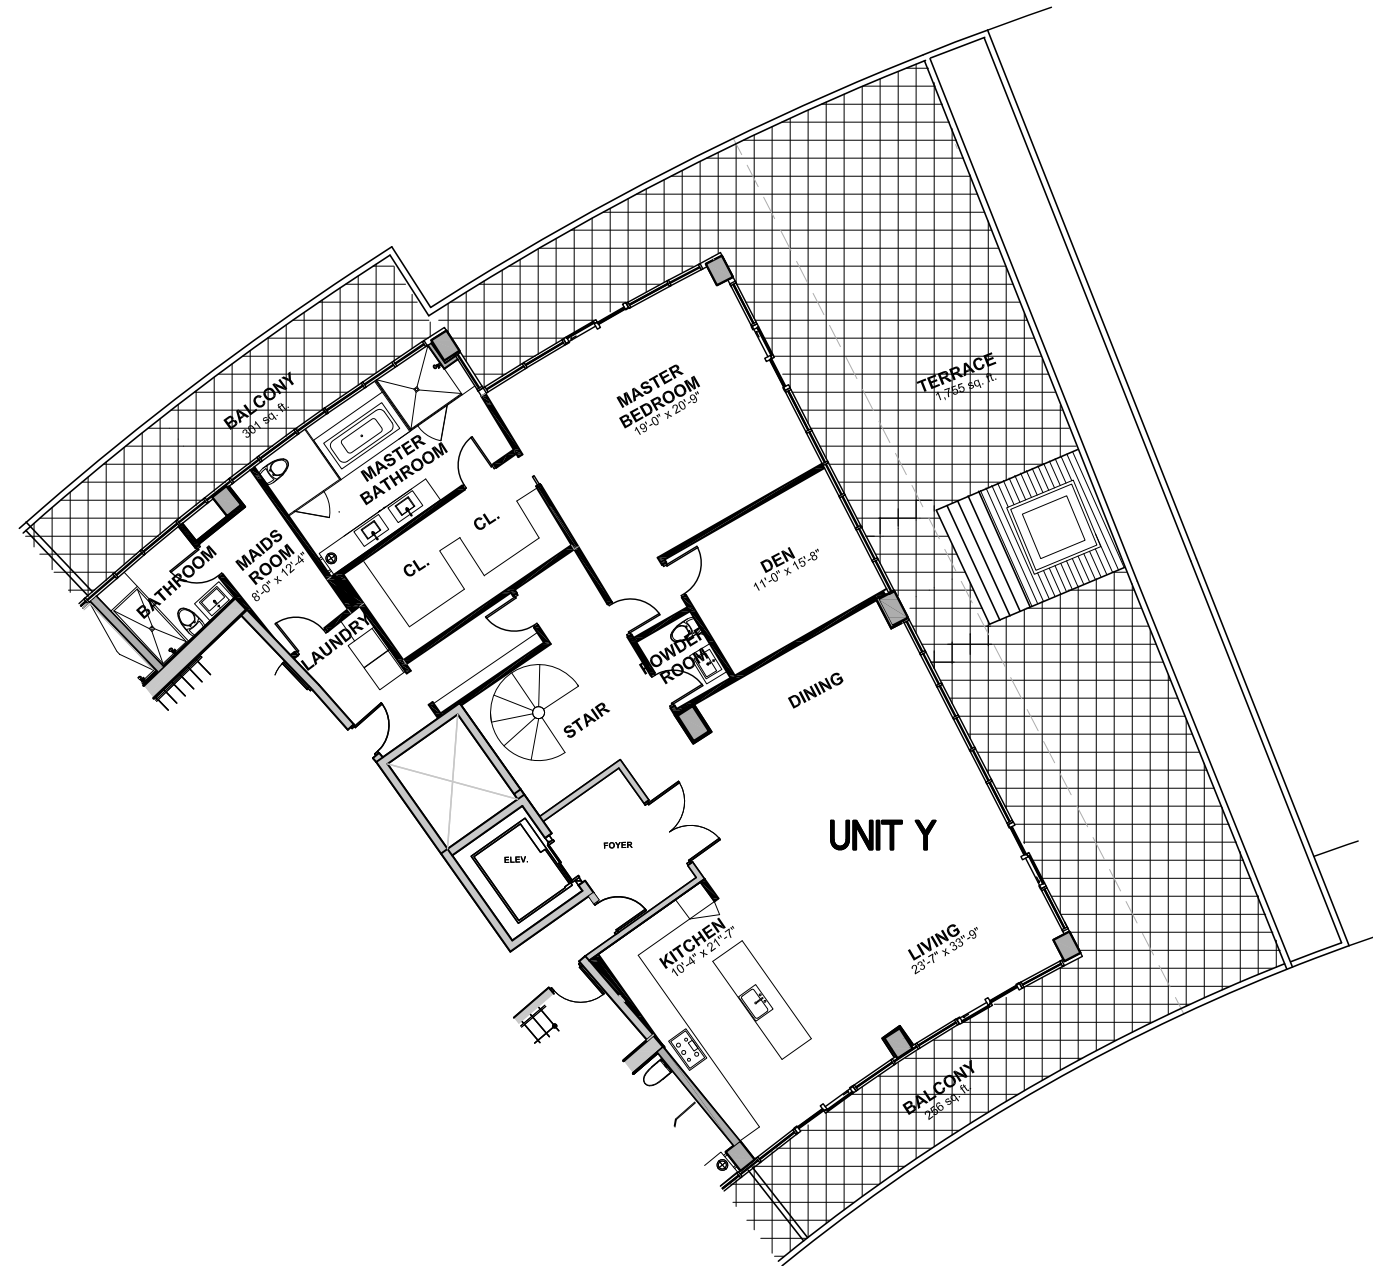

UNIT Y - LEVEL 1 - 2,814 sq.ft.

UNIT Y - LEVEL 2 - 1,617 sq. ft.

GRAPHIC SCALE:

NORTH TOWER
 UNIT PLAN - UNIT Y / FLOOR 13 & 14
 SCALE: 1/16" = 1'-0"