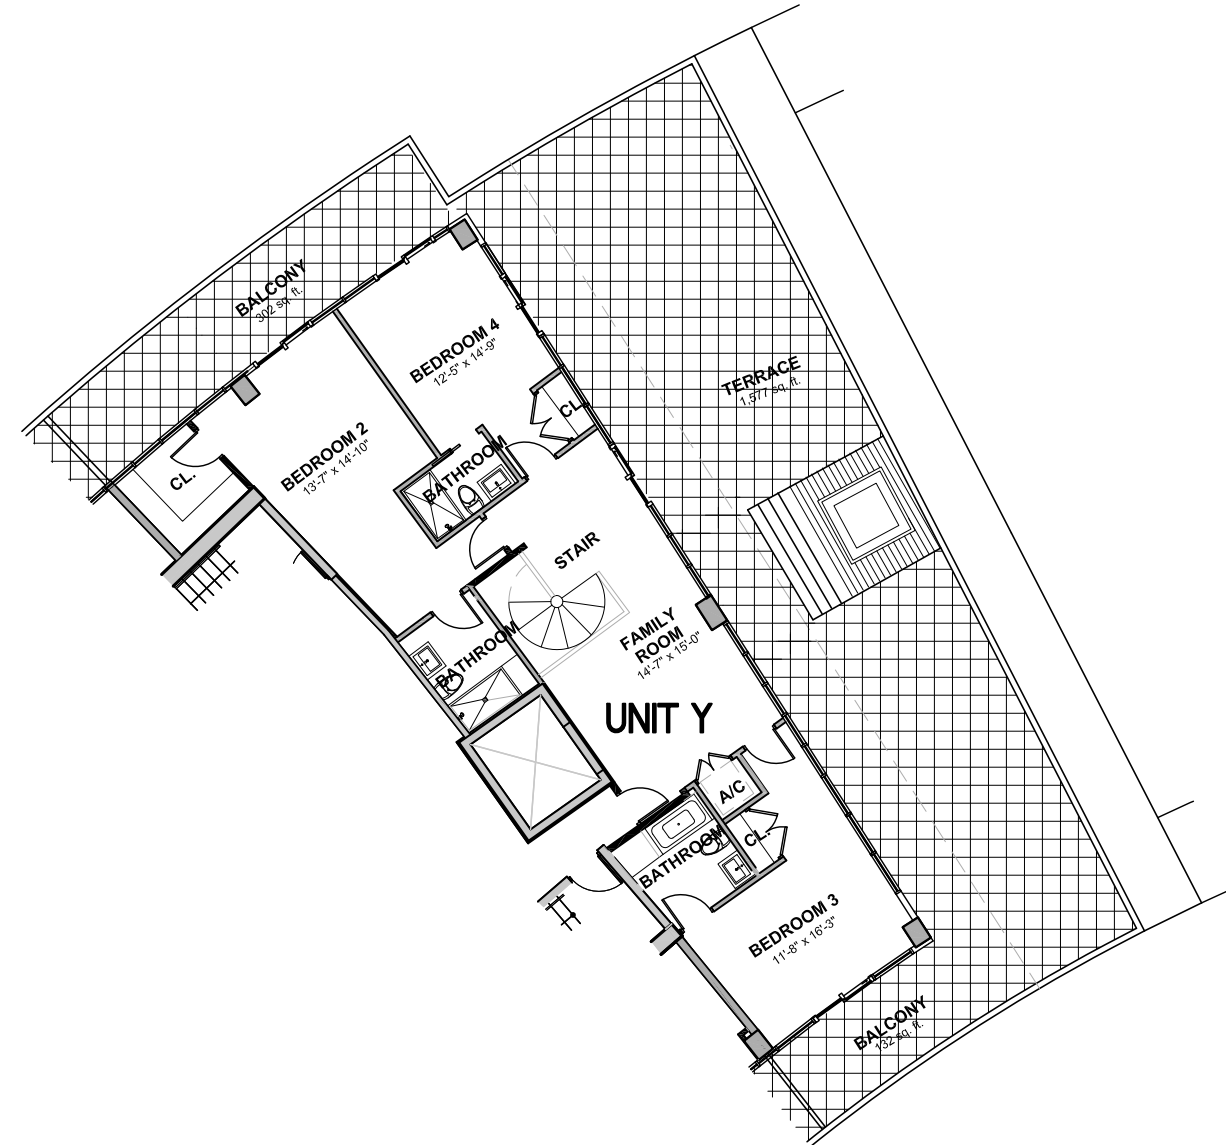

UNIT Y - LEVEL 1 - 2,814 sq.ft.

UNIT Y - LEVEL 2 - 1,617 sq. ft.

GRAPHIC SCALE:

NORTH TOWER
 UNIT PLAN - UNIT Y / FLOOR 13 & 14
 SCALE: 1/16" = 1'-0"