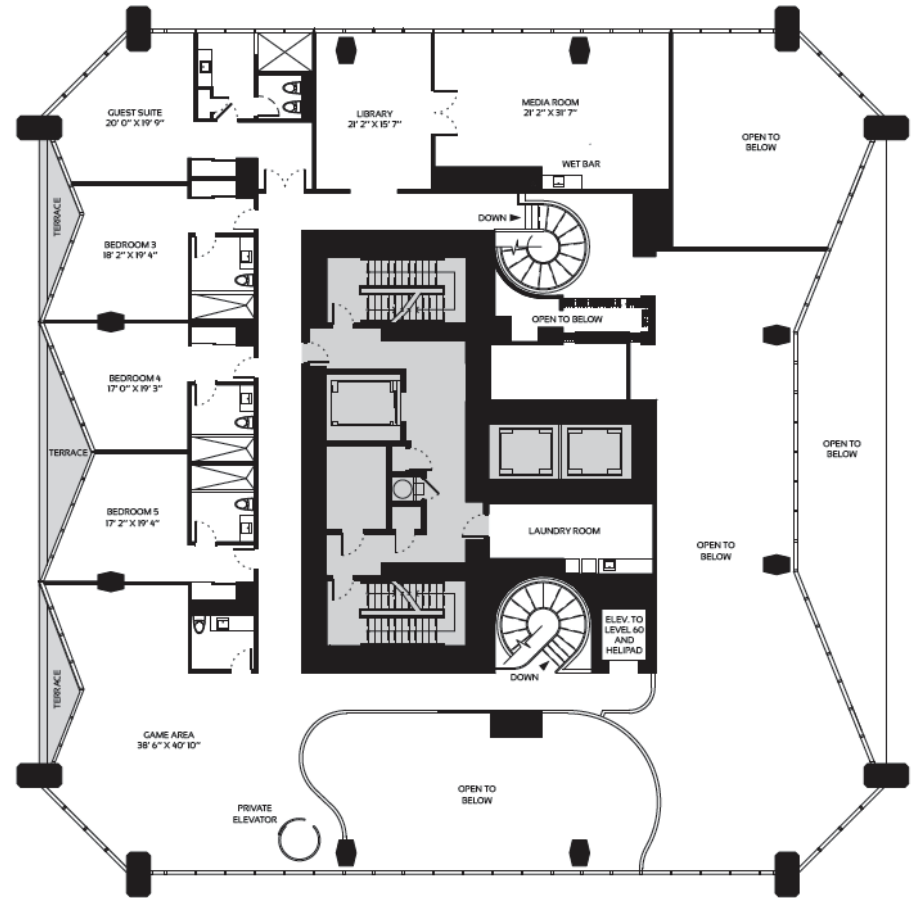

5801 LOWER LEVEL

5801 UPPER LEVEL

1000 MUSEUM

DUPLEX PENTHOUSE, 5801

PROPERTY FACTS

BEDROOMS	6
FULL BATHROOMS	6
HALF BATHROOMS	2
DEN	0

INTERIOR 15,207 FT² / 1,412 M²

EXTERIOR 1,013 FT² / 94 M²

TOTAL 16,220 FT² / 1,506 M²