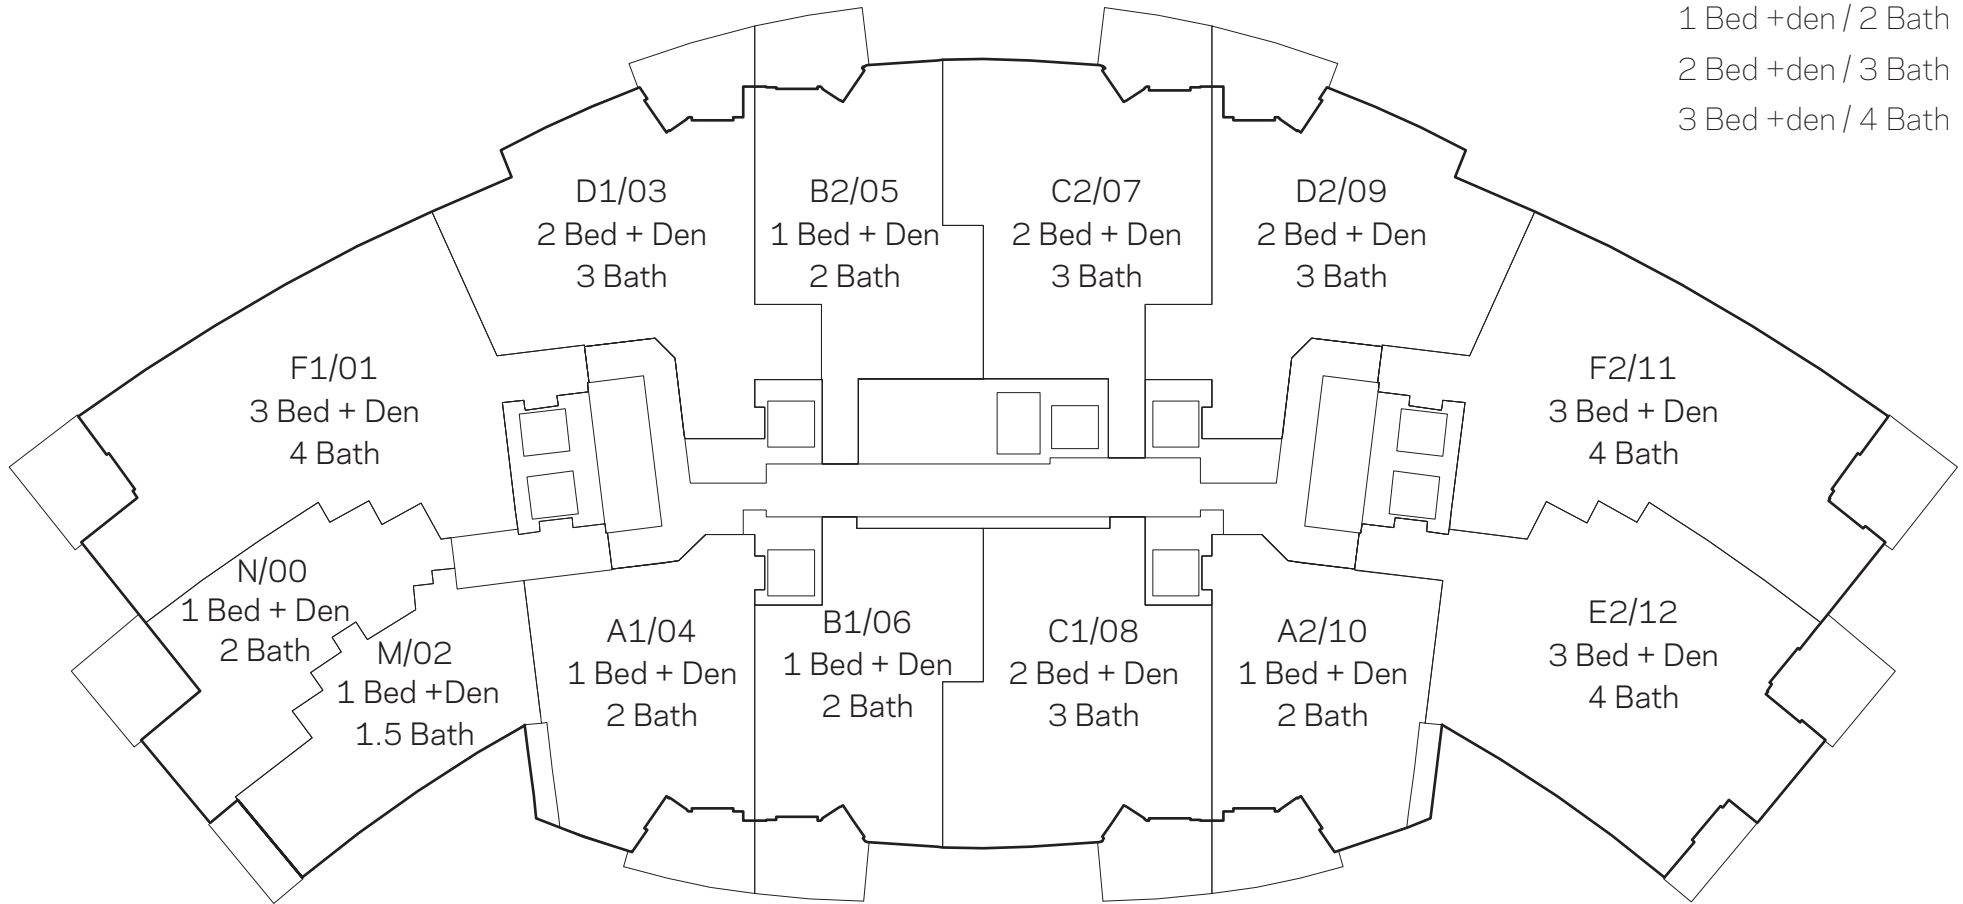

PARAMOUNT

MIAMI WORLDCENTER

700 Feet

500+ Residences

Residences: Levels 8-54

Typical Residence Types

1 Bed + den / 1.5 Bath

1 Bed +den / 2 Bath

2 Bed +den / 3 Bath

3 Bed +den / 4 Bath

These drawings are conceptual only and are for the convenience of reference. They should not be relied upon as representations, express or implied, of the final detail of the Residences. Units shown are examples of unit types and may not depict actual units. Stated square footages are ranges for a particular unit type and are measured to the exterior boundaries of the exterior walls and the centerline of interior demising walls and in fact vary from the area that would be determined by using the description and definition of the "Unit" set forth in the Declaration (which generally only includes the interior airspace between the perimeter walls and excludes interior structural components).